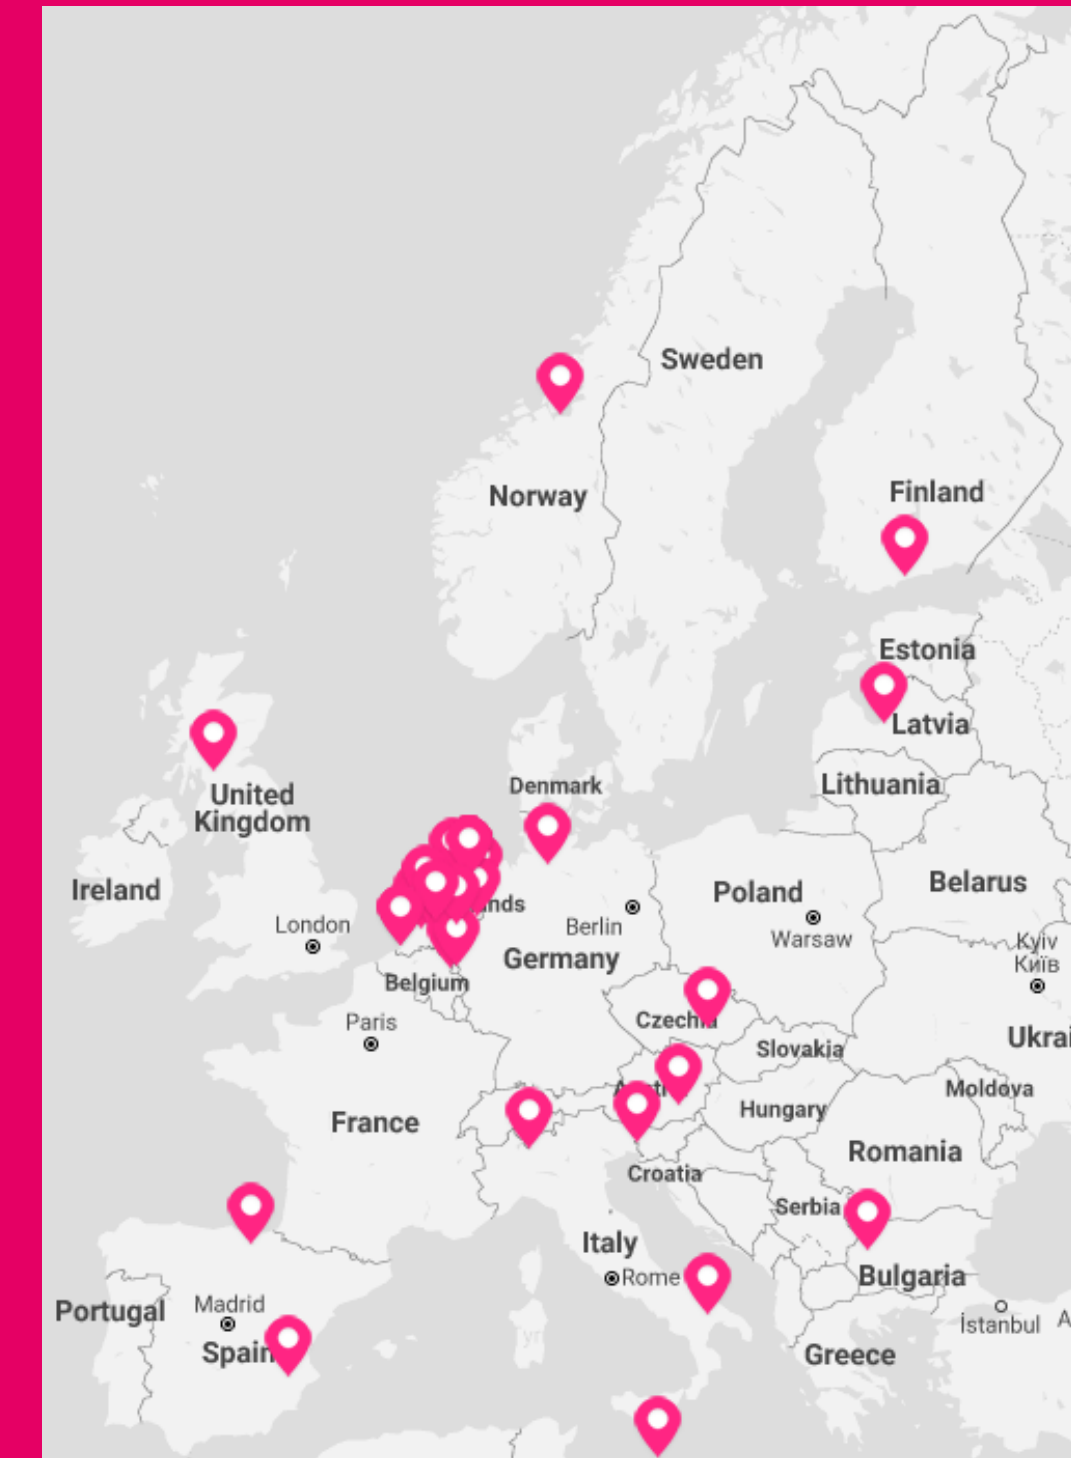

# Center of Vocational Excellence Match Making Map

Hard to find the right partners for your Center of Vocational Excellence?  
Not anymore! Make CoVEs happen with the Center of Vocational Excellence  
Match Making Map.

Put yourself on the map & search for potential partners.

You can find the Center of Vocational Excellence Match Making Map here.

## How does it work?

1. Put yourself on the match making map by filling out [this form](#).
2. Press the 'put me on the map button' and you will publish your information on the map, for other potential partners to find you.
3. If you are looking for partners, [please go to the map](#). By selecting the search button you can filter the potential partners on the map.

The Match Making Map is powered by [We are Katapult](#).